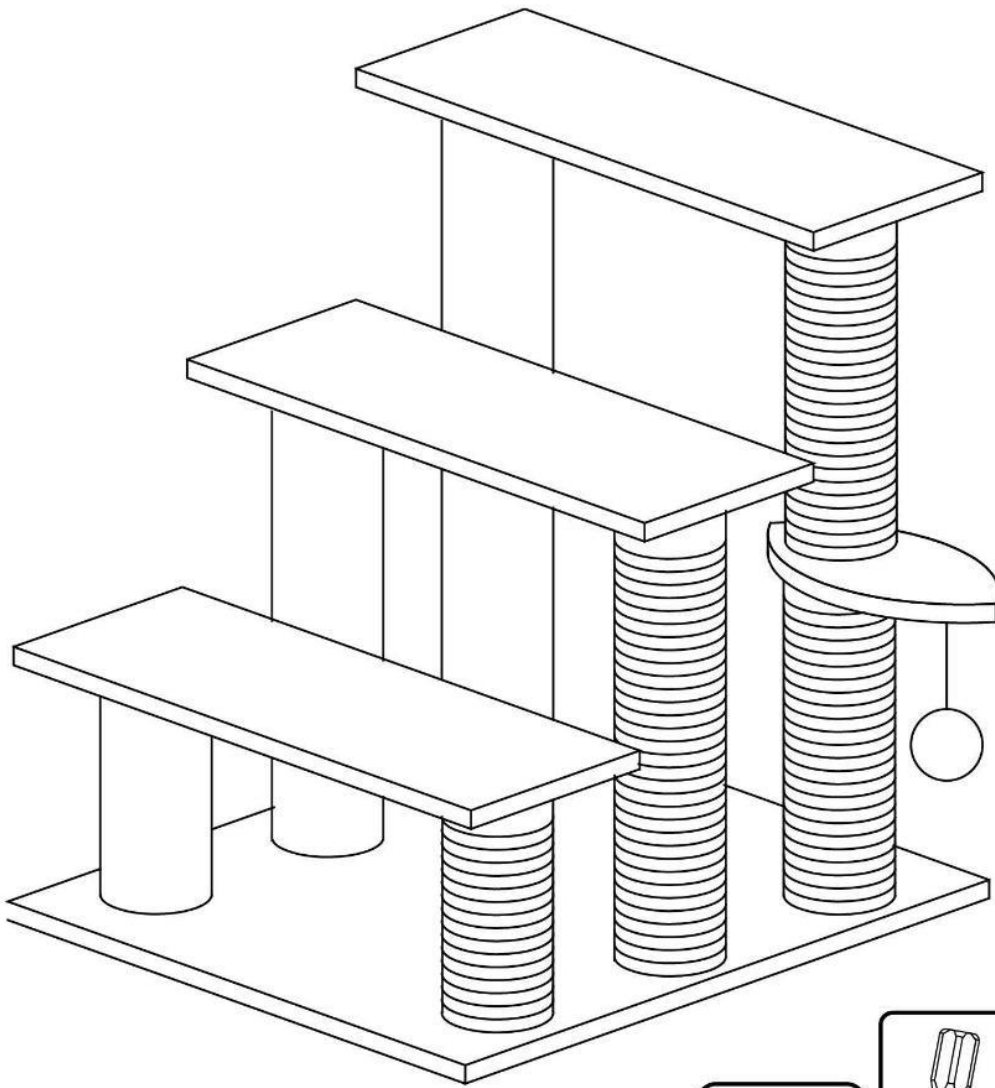

PawHut

IN230700154V01_GL

D06-093V01

Tools Recommended

PARTS

HARDWARE

01

02