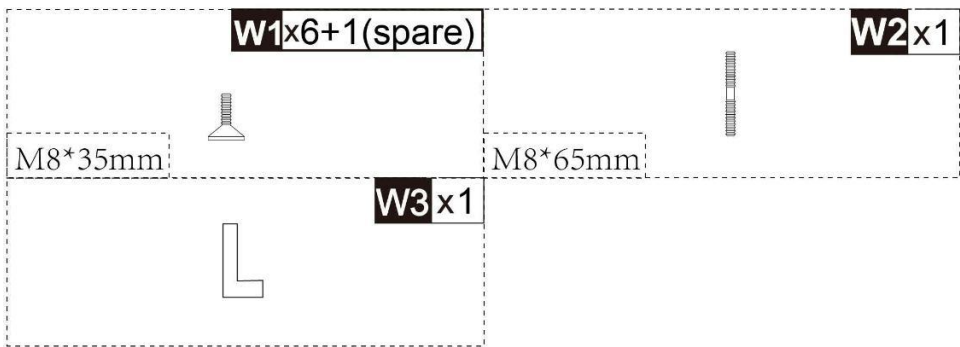

PawHut

IN230700154V01_GL

D06-093V01

Tools Recommended

PARTS

HARDWARE

01

02